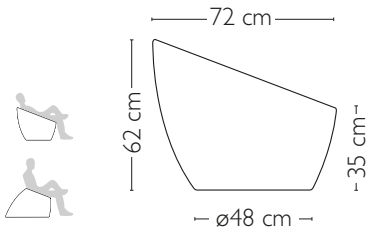

LAZY.ECOPIXEL

PE

Polyethylene

COLOURS

Scarlet

Green Flash

Blue Dream

Sahara

LAZYES

LAZYES

LAZYES

LAZYES

H65x75x75 12,80 - NET 11,50 m³ 0,365